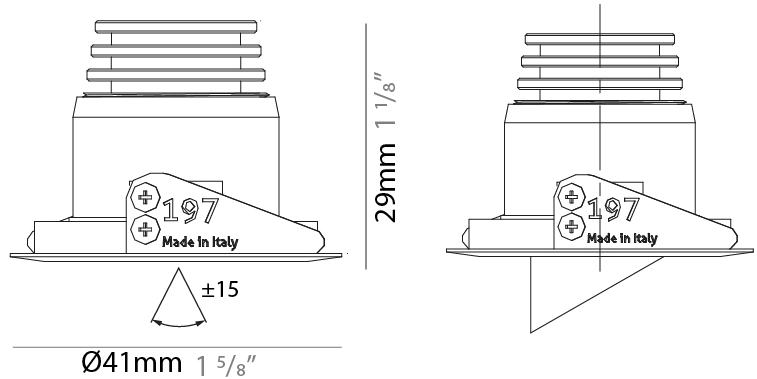

A1250001-

base number	Color Temperature	Finish Options	Lens Options

1. To build a product code in our configurator select the specify button on the base model # product page
2. To build a manual product code on this datasheet choose from the options listed below in blue font and add the suffix to the base model #

GENERAL

Series: Nilo
Subseries: Nilo D
Brand: Unonovesette
Division: Architectural
Mounting Type: Recessed
Mounting Location: Ceiling
Subcategory: Downlight

PHYSICAL

Shape: Round
Diameter (mm): 41
Diameter (in): 1 5/8
Height (mm): 40
Height (in): 1 9/16
Light Distribution: Downlight
Weight (kg): 0.04
Weight (lbs): 0.09
Diffuser: Extra clear tempered glass
Fixture Finish: WHI / BLK
Fixture Material: Aluminum
Cable Details: 200mm cable 2x0.5 mm2
Upon Request: Finishes: Natural Anodized Aluminum

ELECTRICAL

Lamp Type: LED
Input Wattage (W): 2.48
Total Output Wattage (W): 1.49
Dimming: Non-Dimming / Phase Dimming (120Vac only) / 0-10V Dimming
Driver Included: No
Driver Location: Remote
Driver Type: Constant Current - 120 / 277Vac
Driver Class: Class 2
Input Voltage (V): 120 - 277
Constant Current (MA): 500

LED

Number of LEDs: 1
Color Temperature (°K): 2200 / 2700 / 3000 / 4000
Max. Delivered Lumen (lm): 127
CRI: >90 CRI
Lamp Life (hrs): 100000

OPTICAL

Optic°: 10 / 23 / 43 / 70 / 10x40

RATINGS AND CERTIFICATIONS

Certified By: Certified for North American Standards
IP rating: IP40
Bug Rating: B0 U0 G0