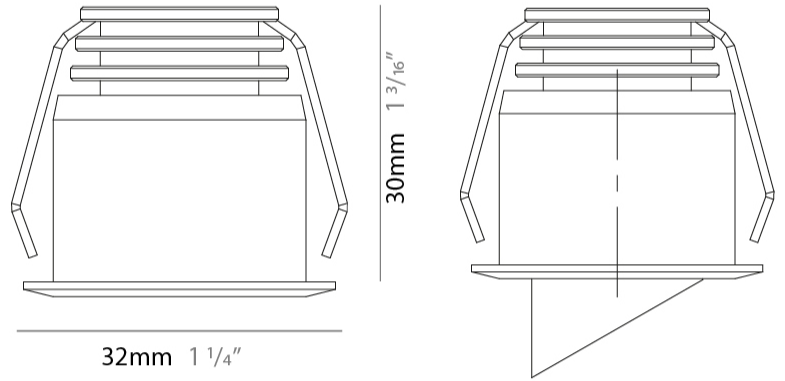

A1250000-

base number   Color   Finish   Lens
Temperature   Options   Options

1. To build a product code in our configurator select the specify button on the base model # product page
2. To build a manual product code on this datasheet choose from the options listed below in blue font and add the suffix to the base model #

GENERAL

Series: Nilo
Subseries: Nilo
Brand: Unonovesette
Division: Architectural
Mounting Type: Recessed
Mounting Location: Ceiling
Subcategory: Downlight

PHYSICAL

Shape: Round
Diameter (mm): 32
Diameter (in): 1 1/4
Height (mm): 40
Height (in): 1 9/16
Light Distribution: Downlight
Weight (kg): 0.03
Weight (lbs): 0.07
Diffuser: Extra clear tempered glass
Fixture Finish: WHI / BLK
Fixture Material: Aluminum
Cable Details: 200mm cable 2x0.5 mm2
Upon Request: Finishes: Natural Anodized Aluminum

ELECTRICAL

Lamp Type: LED
Input Wattage (W): 2.48
Total Output Wattage (W): 1.49
Dimming: Non-Dimming / Phase Dimming (120Vac only) / 0-10V Dimming
Driver Included: No
Driver Location: Remote
Driver Type: Constant Current - 120 / 277Vac
Driver Class: Class 2
Input Voltage (V): 120 - 277
Constant Current (MA): 500

LED

Number of LEDs: 1
Color Temperature (°K): 2200 / 2700 / 3000 / 4000
Max. Delivered Lumen (lm): 127
CRI: >90 CRI
Lamp Life (hrs): 100000

OPTICAL

Optic°: 10 / 23 / 43 / 70 / 10x40

RATINGS AND CERTIFICATIONS

Certified By: Certified for North American Standards
IP Rating: IP40
Bug Rating: B0 U0 G0